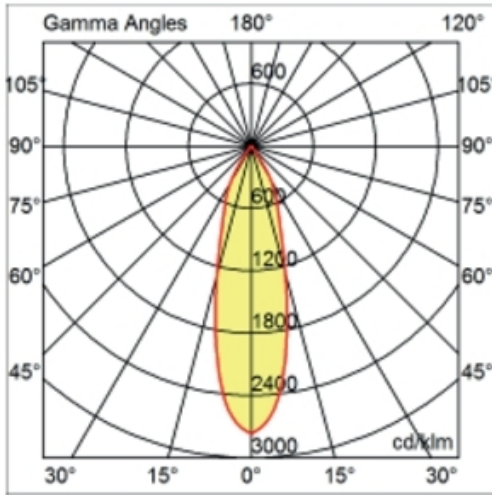

DIXIT RA8 RECESSED

A56061-

PROJECT	
TYPE	
SPECIFIER	
QUANTITY	
DATE	

RA 8 TL DIXIT LED 6.5W 550 lm				R:100%				I.Max:2958 Cd/Klm			
H[m]	D[m]	Max lux	Med lux	Alpha=26°		H[m]	D[m]	Max lux	Med lux	Beta=26°	
1.00	0.47	1508	939			1.00	0.47	1508	939		
2.00	0.94	377	235			2.00	0.94	377	235		
3.00	1.41	168	104			3.00	1.41	168	104		
4.00	1.89	94	59			4.00	1.89	94	59		
5.00	2.36	60	38			5.00	2.36	60	38		

Dimming	DP	DV	
	Phase	0-10V	
Color Temperature	27K	30K	35K
	2700K	3000K	3500K

Order Example **K°**

L5XXXXXX-DV-30K

0-10V **3000K**