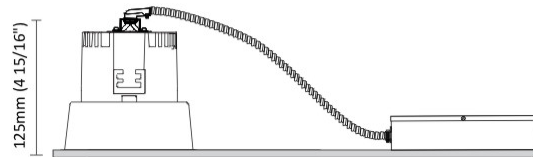

GENERAL

Series: Dixit
Subseries: Dixit RA8
Brand: Ivela
Division: Architectural
Mounting Type: Recessed
Mounting Location: Ceiling
Subcategory: Downlight

PHYSICAL

Shape: Round
Diameter (mm): 96
Diameter (in): 3 3/4
Height (mm): 85
Height (in): 3 3/8
Min. Recessing Depth (mm): 125
Min. Recessing Depth (in): 4 15/16
Light Distribution: Direct
Weight (kg): 0.3
Weight (lbs): 0.66
Diffuser: Clear Polycarbonate
Fixture Finish: MWH
Fixture Material: Aluminum Die Cast
Cut-out Measurements: 92mm / 3 5/8"

ELECTRICAL

Lamp Type: LED
Total Output Wattage (W): 5.5 / 8.5
Dimming: Tri-Mode (Non-Dimming and Phase Dimming (120Vac only) and 0-10V Dimming)
Driver Included: No
Driver Location: Recessed Housing
Driver Type: Constant Current - Universal
Driver Class: Class 2
Input Voltage (V): 120 - 277
Constant Current (MA): 350 / 500

LED

Number of LEDs: 1
Color Temperature (°K): 2700 / 3000
Max. Delivered Lumen (lm): 501 / 638
CRI: >90 CRI
Efficiency (%): 87.7
Lamp Life (hrs): 50000
Upon Request: 3500K upon request

OPTICAL

Optic°: 26
Beam Angle: Symmetric
Adjustability: Fixed
Upon Request: Optic 45° (mirror-metallized) / 65° (white)

RATINGS AND CERTIFICATIONS

Certified By: Certified for North American Standards
IP rating: IP44
IK Rating: IK08