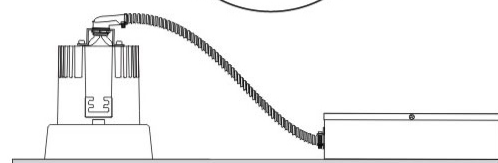

Ø96mm 3 3/4"